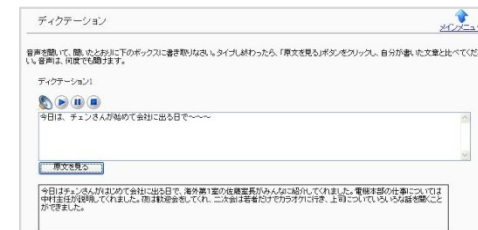

- Dictation & Summary

Japanese business persons are expected to type and sum up information accurately. eSUN-Biz's writing exercises focus on fostering these skills.